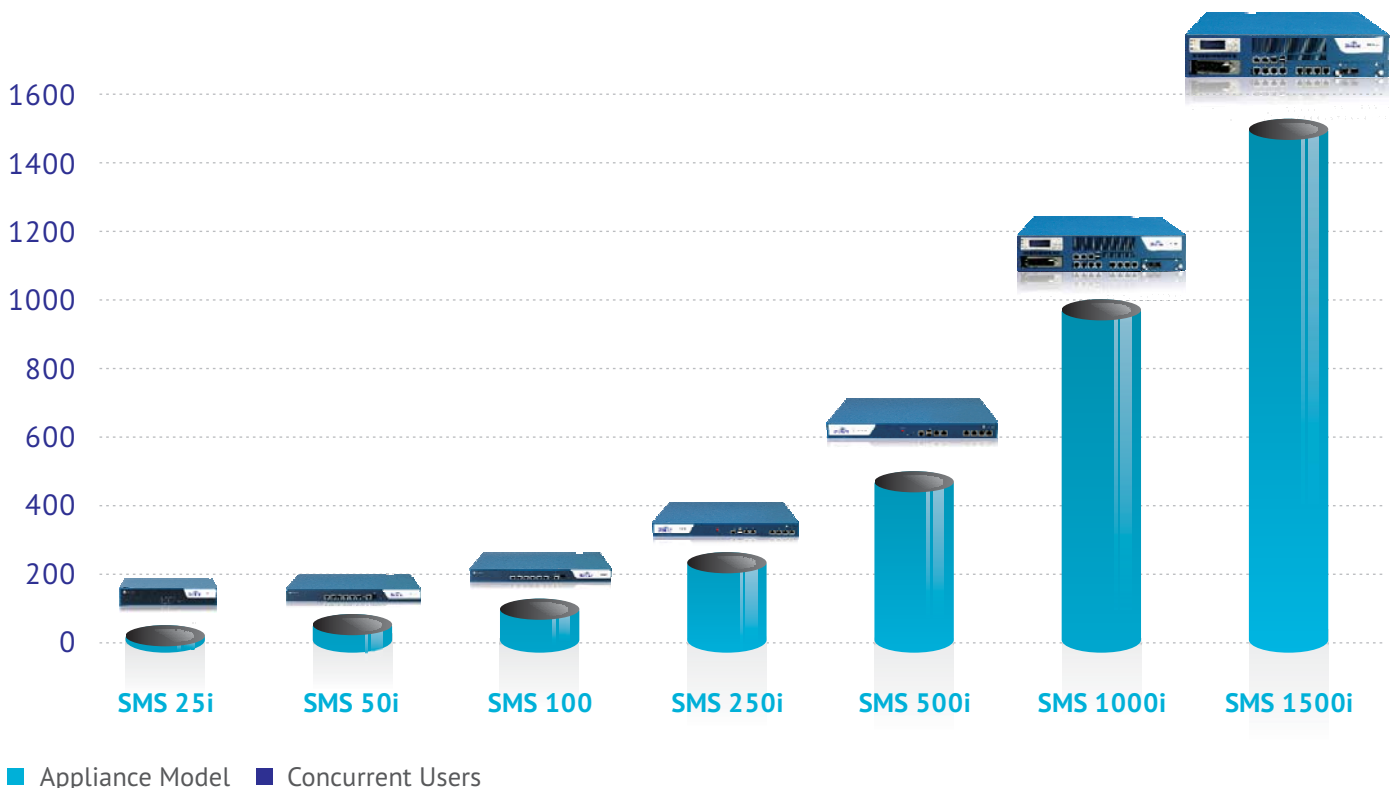

Highly adaptable and flexible solution, 24online appliances are engineered that they can easily gel-into any existing network without any technical hassles! 24online offers range-of-appliance to choose from, according to network-size and concurrent users. 24online range-of-appliance helps you create a safe haven for you and your subscriber's network.

Available on a single platform, 24online meets requirements of medium to large service providers, hotspots, cafes, universities, etc. with franchisees and large operations through distributed 24online appliances functioning as Access Gateways. With such decentralized functionality, 24online supports scalability in operations,

allowing large providers to offer broadband and Wi-Fi offerings across cities or even countries

24online SMS series is capable of real-time billing and bandwidth delivery, a comprehensive solution, compliant with lawful interceptions issued by government bodies and inculcated with unique features and embedded with latest state-of-art amenities. 24online SMS series also protects from hardware failure and data loss to reduce downtime and supplies seamless internet flow. Extensive reports maximize network efficiency. Innovative investment opportunity for majority of small providers, educational institutes, government organizations, hotels and group of hotels with small to large property.